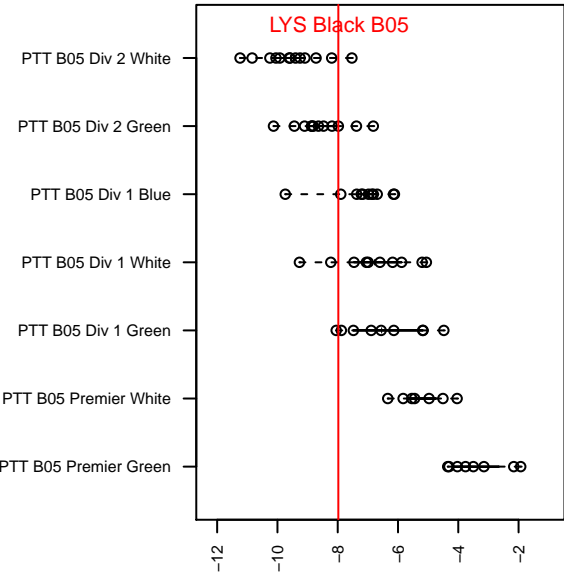

LYS Black B05

Lincoln Youth Soccer
 , OR
 B05 total strength=493
 attack=0.56 defense=0.21
 fall league = PTT B05 Div 2 Green
 spr league = Spr OYS B05 Div 2 Green

alt names used:
 LYS BLACK
 LYS 05B Black
 LYS 05B Black
 LYS 05B Black

Venues played:
 2016 PCU Summer Classic U12 Bronze
 2016 PTT B05 Division 2 Green
 2016 OYS Founders Cup B05
 2016 Spr OYS B05 Division 2 Green

LYS Black B05
 Dots are actual minus expected GF (blue circles) and GA (red triangles).
 Blue line is smoothed change in attack strength. Red is smoothed change in defense strength.

**attack and defense variance (black dot)
relative to other teams
and top 10 in region**

**attack and defense rating
relative to others at age
and all opponents in last 13 months**

Performance relative to 13 month average