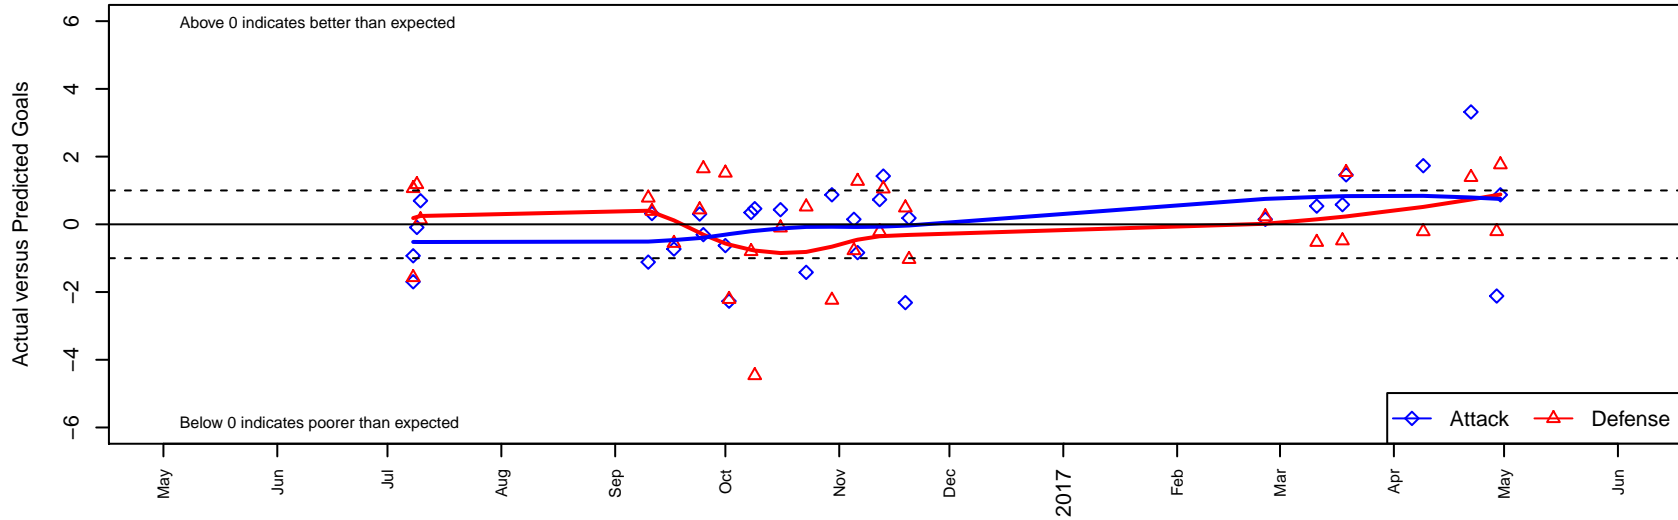

LYS Black B05

Lincoln Youth Soccer
 , OR
 B05 total strength=493
 attack=0.56 defense=0.21
 fall league = PTT B05 Div 2 Green
 spr league = Spr OYS B05 Div 2 Green

alt names used:
 LYS BLACK
 LYS 05B Black
 LYS 05B Black
 LYS 05B Black

Venues played:
 2016 PCU Summer Classic U12 Bronze
 2016 PTT B05 Division 2 Green
 2016 OYS Founders Cup B05
 2016 Spr OYS B05 Division 2 Green

LYS Black B05
 Dots are actual minus expected GF (blue circles) and GA (red triangles).
 Blue line is smoothed change in attack strength. Red is smoothed change in defense strength.

**attack and defense variance (black dot)
relative to other teams
and top 10 in region**

**attack and defense rating
relative to others at age
and all opponents in last 13 months**

Performance relative to 13 month average